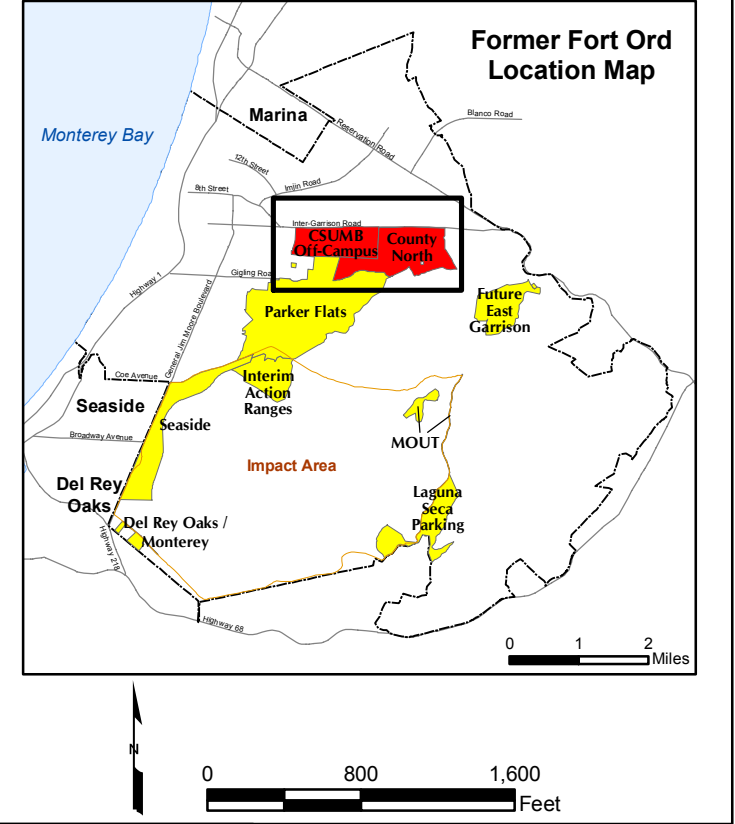

Legend

- Munitions Response Area
- Munitions Response Sites
- Major Road

Historic Training Map Key

- TRAINING FACILITY
- AVIATION TRAINING AREA
- PT/OD AREA
- BIV & LARGE TNG SITE LIMITS

TRAINING AREAS		4TH BOE TRAINING AREAS	
A	4TH BOE	A	VEHICLE OBSTACLE COURSE
B	10A TNG SEC	B	PROFICIENCY TEST AREA
C	4TH BOE	C	VEHICLE CAMOUFLAGE AREA
D	1ST BOE	D	FIELD COMMUNICATION CREWMAN COURSE
E	03	E	CIRCUIT FAULTS COURSE
F	1ST BOE	F	FIELD WIRE LAYING & RECOVERY
G	4TH BOE	G	FORDING AREA
H	3RD BOE	H	MOBILITY AREA
I	1ST BOE	I	DIFFICULT DRIVING AREA
J	3RD BOE	J	WHEEL VEHICLE MECHANIC COURSE
K	67 TNG	K	FOOD SERVICE AREA
L	1ST BOE	LVDC	LIGHT VEHICLE DRIVERS COURSE AREA
M	03		
N	3RD BOE		
O	03		
P	03		
Q	03		
R	03		
S	1ST BOE		
T	03		

LFR
WESTON SOLUTIONS
WESTLIFE ENGINEERS

**County North MRA
Historic Use
1968 Training Area Map
Detail**
FORA ESCA RP
Monterey County, California

Figure 6

T:\Projects\Group 2 RIFS\NonMEC_Figures\Historic Maps\Basemap fig 6 - B-size.mxd - 5/21/2009 @ 12:20:20 PM