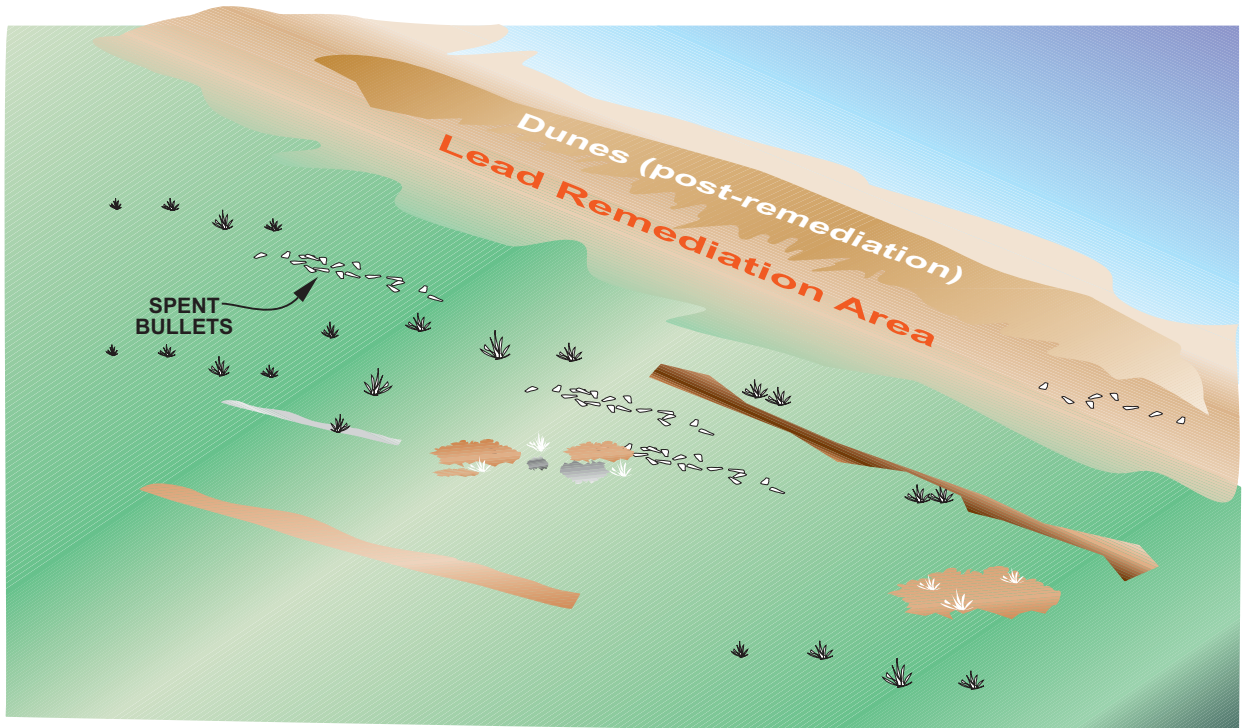

OE-22 (1940s through 1980s)

OE-22 (Present)

MACTEC

Conceptual Site Model, Site OE-22
 Small Arms Training
 Track 1 OE RI/FS
 Former Fort Ord
 Monterey, California

PLATE

22-10

DRAWN
DJP

JOB NUMBER
56286 010204