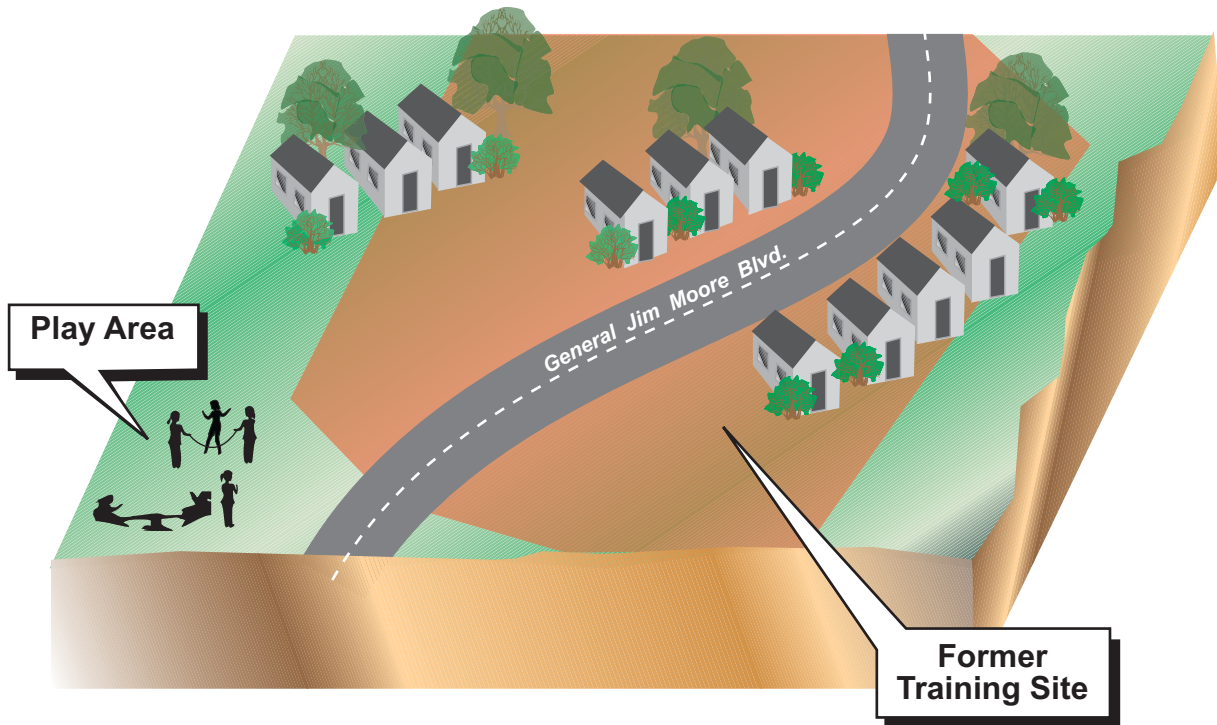

OE-24B Practice Hand Grenade Range (1940s)

OE-24B Military Housing (Present)

Harding ESE
A MACTEC COMPANY

Conceptual Site Model, Site OE-24B
Track 1 OE RI/FS
Former Fort Ord
Monterey, California

PLATE

24B-5

DRAWN
LK

JOB NUMBER
56286 010202

APPROVED

DATE
3/02

REVISED