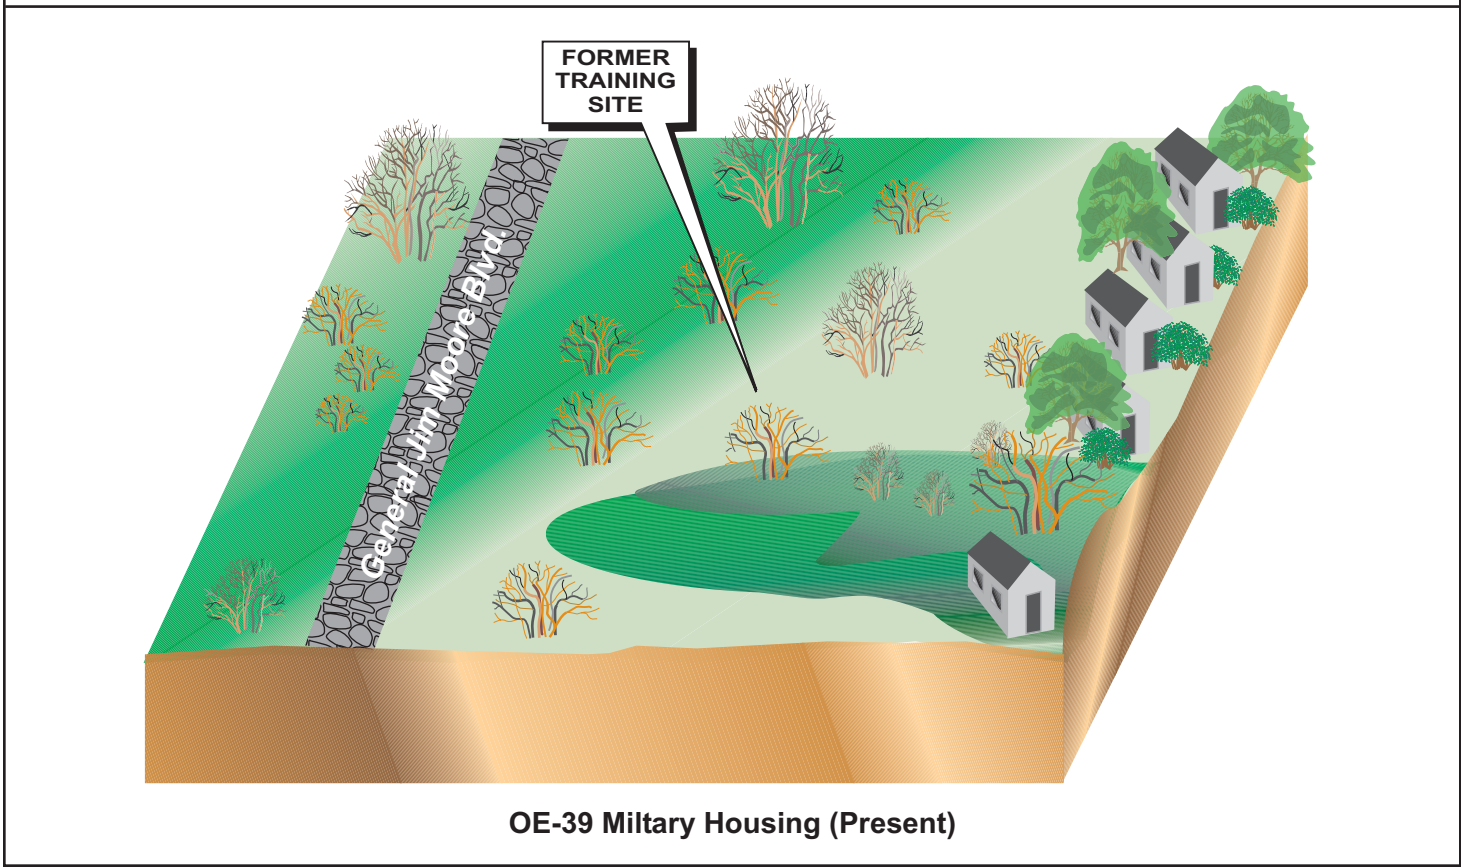

OE-39 Mine and Booby Trap Area (1957)

OE-39 Military Housing (Present)

**Harding ESE**  
A MACTEC COMPANY

**Conceptual Site Model, Site OE-39**  
Track 1 OE RI/FS  
Former Fort Ord  
Monterey, California

PLATE

**39-5**

DRAWN  
LK

JOB NUMBER  
56286 010202

APPROVED

DATE  
5/02

REVISED