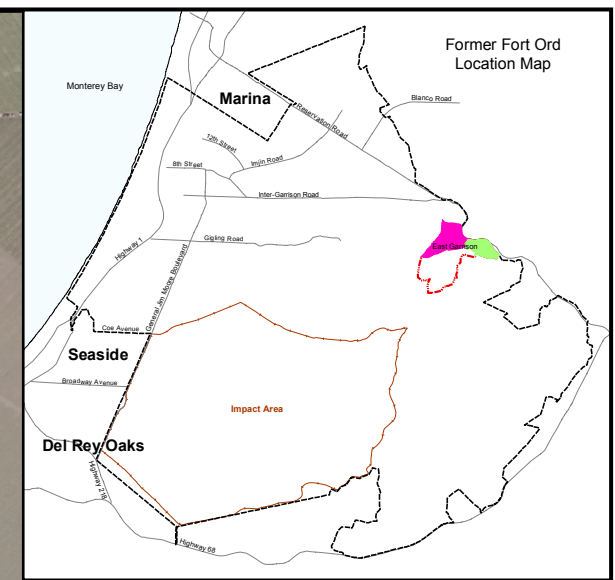

Map 6 EGA2 and EGA4 NE Previous Munitions Response Investigation Results

- Incidental Item
- ▨ MEC Encountered
- ▨ MD-E Encountered
- ▨ No MEC/MD-E Encountered
- ▭ Area 2
- ▭ Area 4 NE
- ▭ IRP Sites
- ▭ MRS
- ▭ East Garrison
- ~ Range
- ⋯ Fort Ord Boundary

DESIGNED BY: DRJ	FORMER FORT ORD MONTEREY, CALIFORNIA	
DRAWN BY: DRJ		
CHECKED BY: ARH	PRINT DATE: Mar 08, 2006 at 05:19 PM	CONTRACT: DACA05-00-D-0003
SUBMITTED BY: GWG	AERIAL PHOTOGRAPHY: 2003 6-in Resolution Color	SCALE: 1:6,500
SOURCE OF DATA: Fort Ord MMRP Database		
FILE: GeoDatabase\East_Garrison\Area_4\Map_3_Site_Walk_Map.mxd		