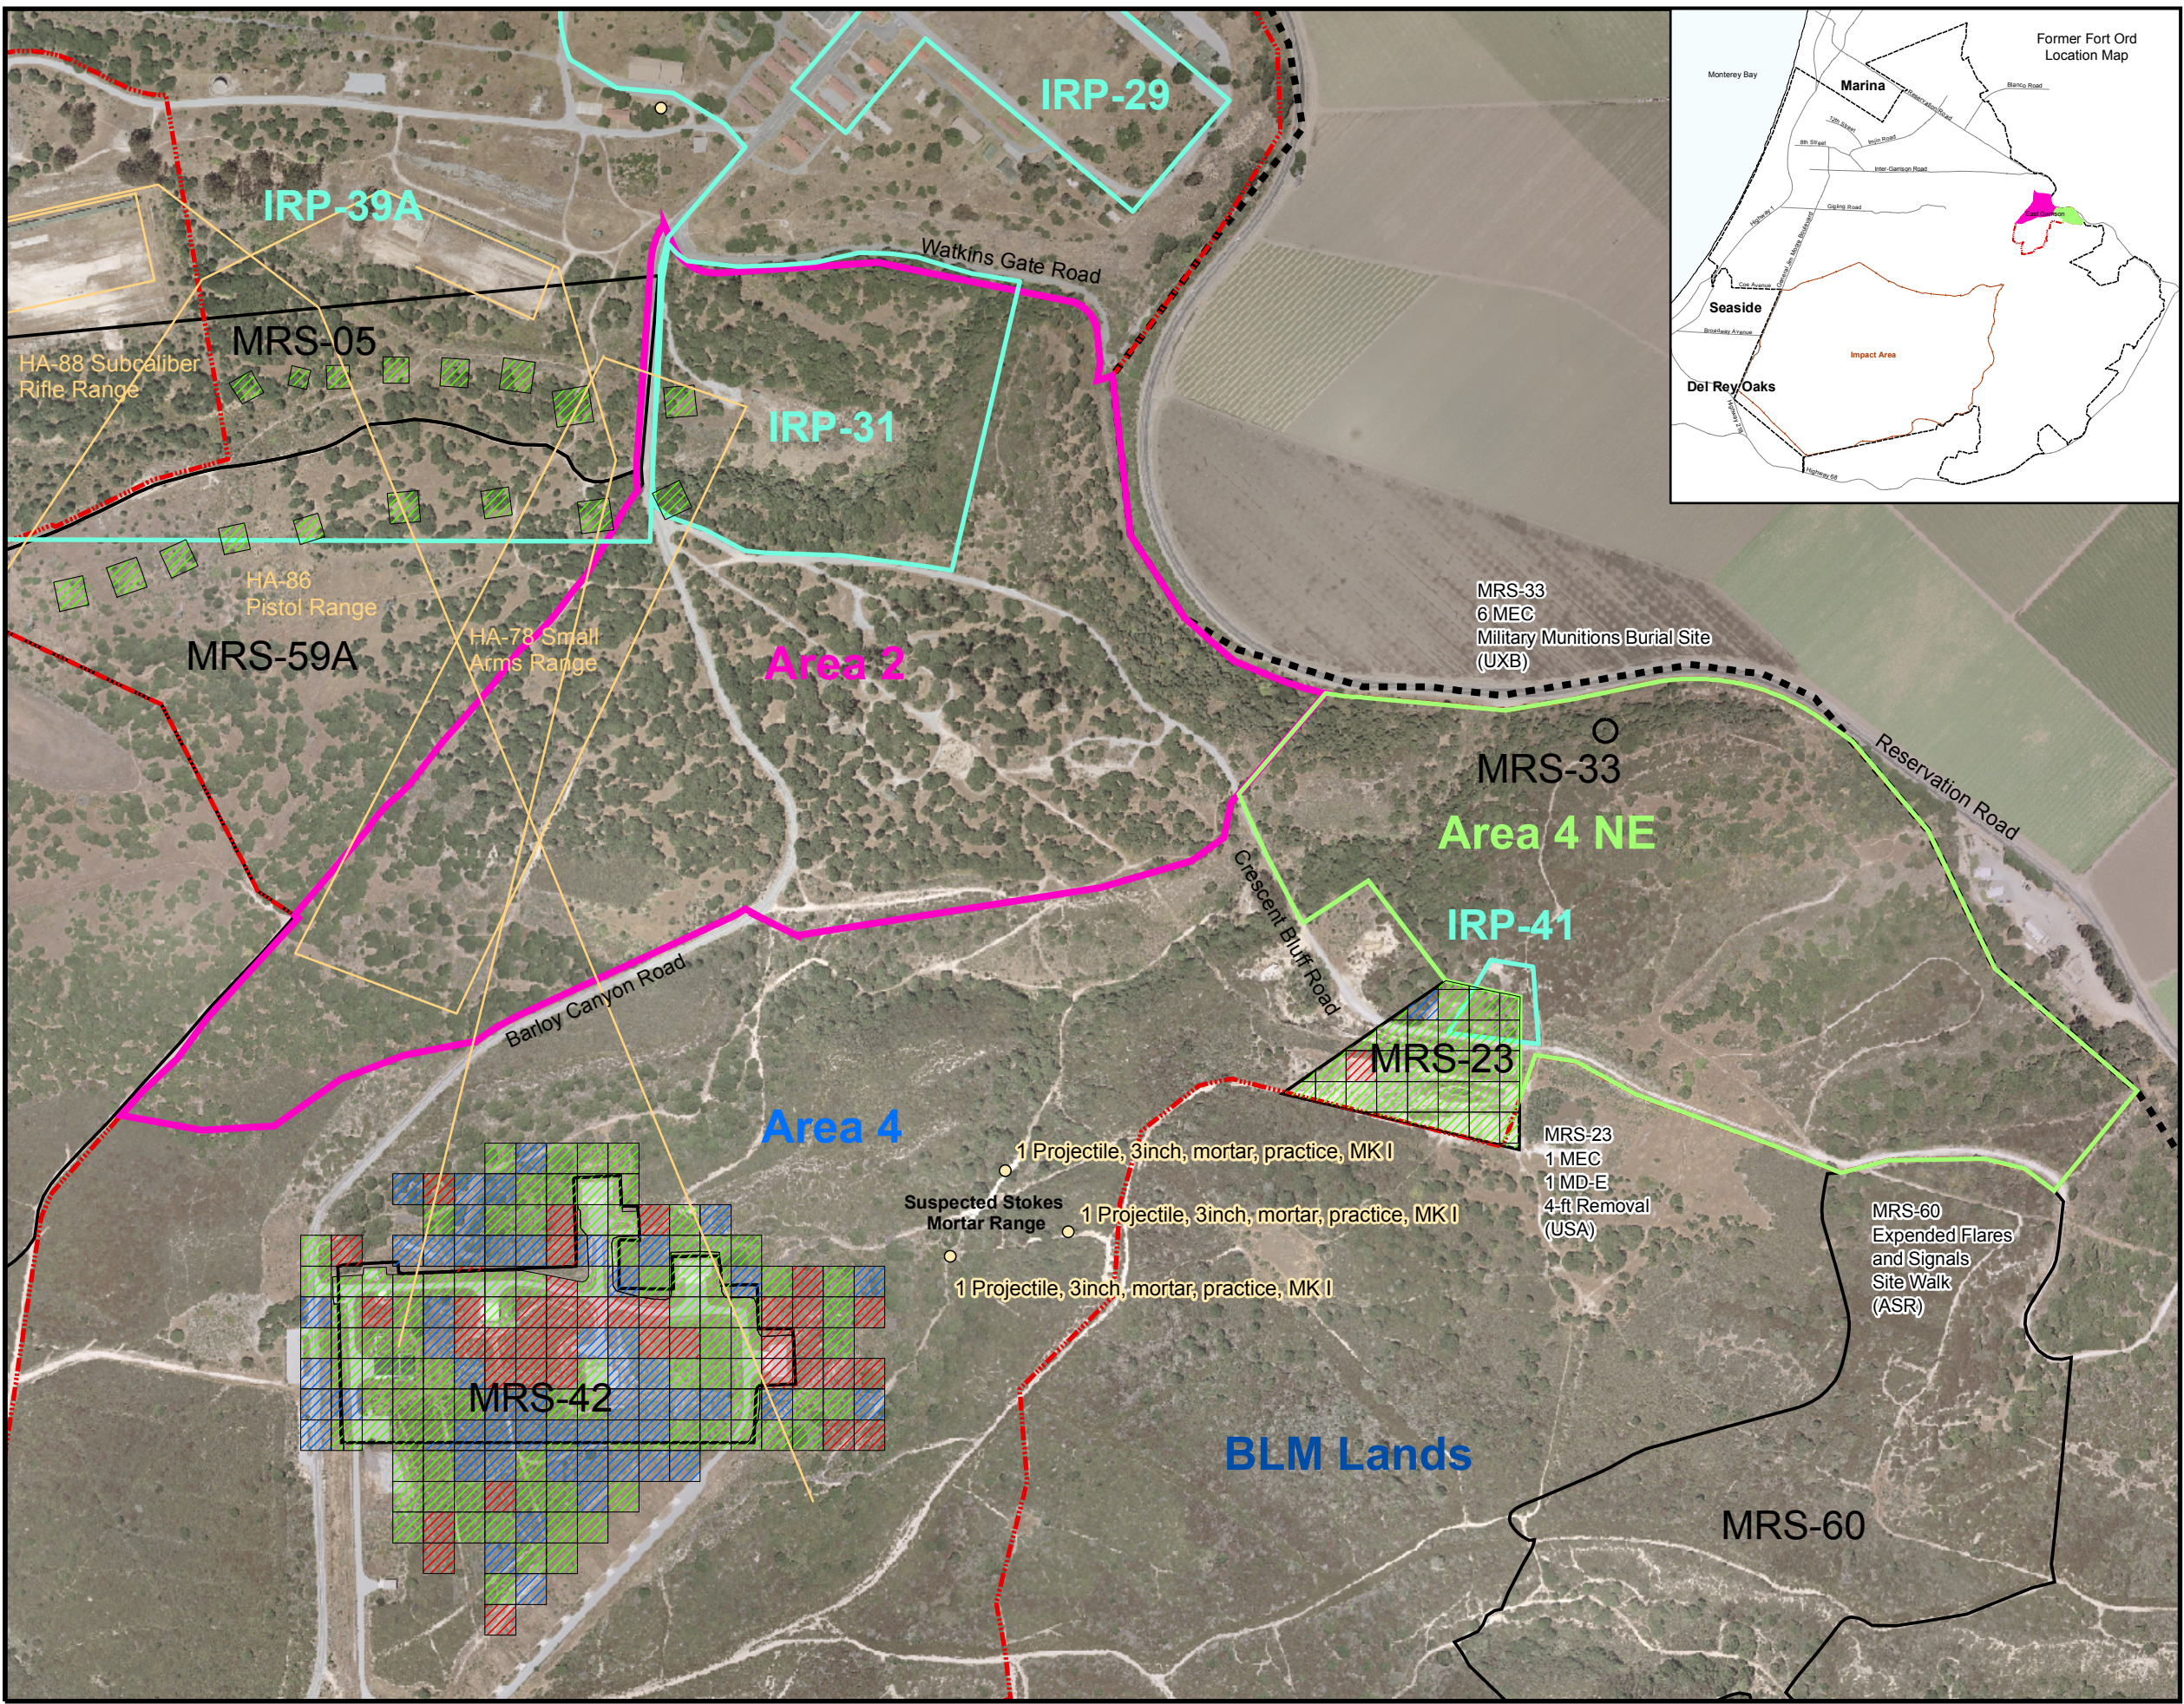

Map 6 EGA2 and EGA4 NE Previous Munitions Response Investigation Results

- Incidental Item
- ▨ MEC Encountered
- ▨ MD-E Encountered
- ▨ No MEC/MD-E Encountered
- ▭ Area 2
- ▭ Area 4 NE
- ▭ IRP Sites
- ▭ MRS
- ▭ East Garrison
- ~ Range
- ⋯ Fort Ord Boundary

DESIGNED BY: DRJ	FORMER FORT ORD MONTEREY, CALIFORNIA	
DRAWN BY: DRJ		
CHECKED BY: ARH	PRINT DATE: Mar 08, 2006 at 05:19 PM	CONTRACT: DACA05-00-D-0003
SUBMITTED BY: GWG	AERIAL PHOTOGRAPHY: 2003 6-in Resolution Color	SCALE: 1:6,500
SOURCE OF DATA: Fort Ord MMRP Database		
FILE: GeoDatabase\East_Garrison\Area_4\Map_3_Site_Walk_Map.mxd		